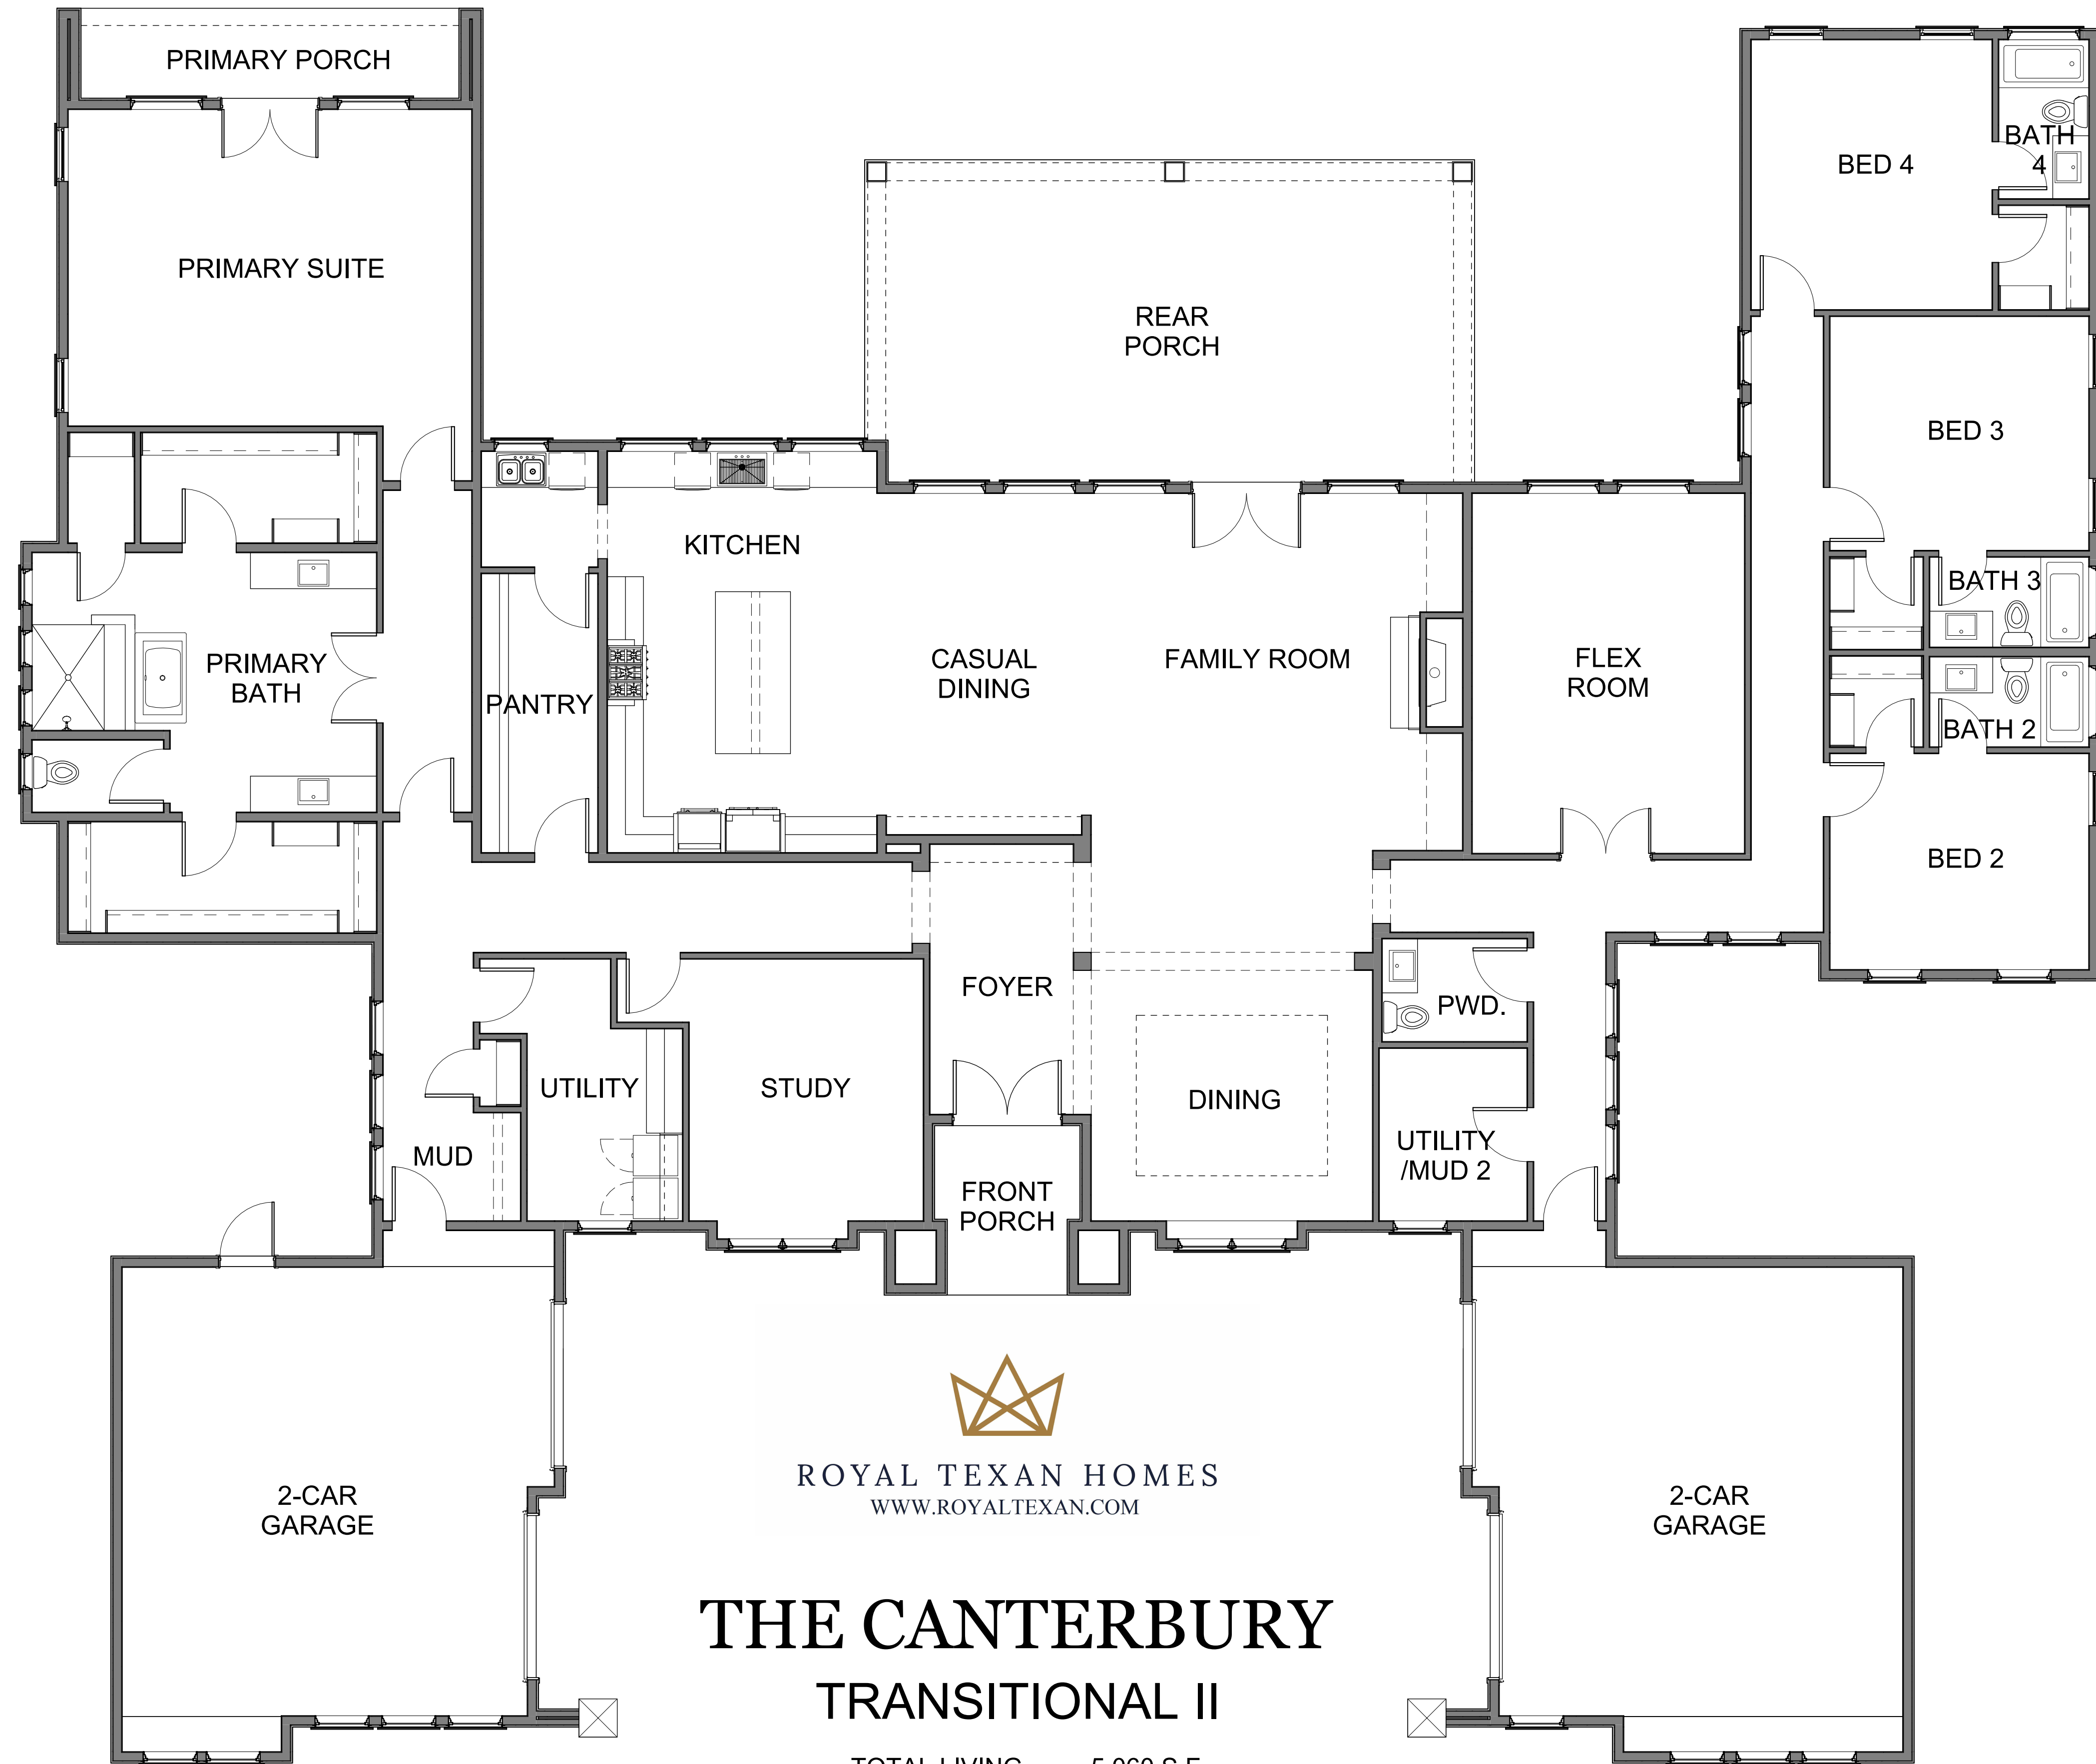

ROYAL TEXAN HOMES
 WWW.ROYALTEXAN.COM

THE CANTERBURY CONTEMPORARY

TOTAL LIVING 5,044 S.F.
 TOTAL NON-LIVING 2,124 S.F.

ROYAL TEXAN HOMES
 WWW.ROYALTEXAN.COM

THE CANTERBURY TRANSITIONAL I

TOTAL LIVING 5,060 S.F.
 TOTAL NON-LIVING 2,172 S.F.

ROYAL TEXAN HOMES
 WWW.ROYALTEXAN.COM

THE CANTERBURY TRANSITIONAL II

TOTAL LIVING 5,060 S.F.
 TOTAL NON-LIVING 2,163 S.F.