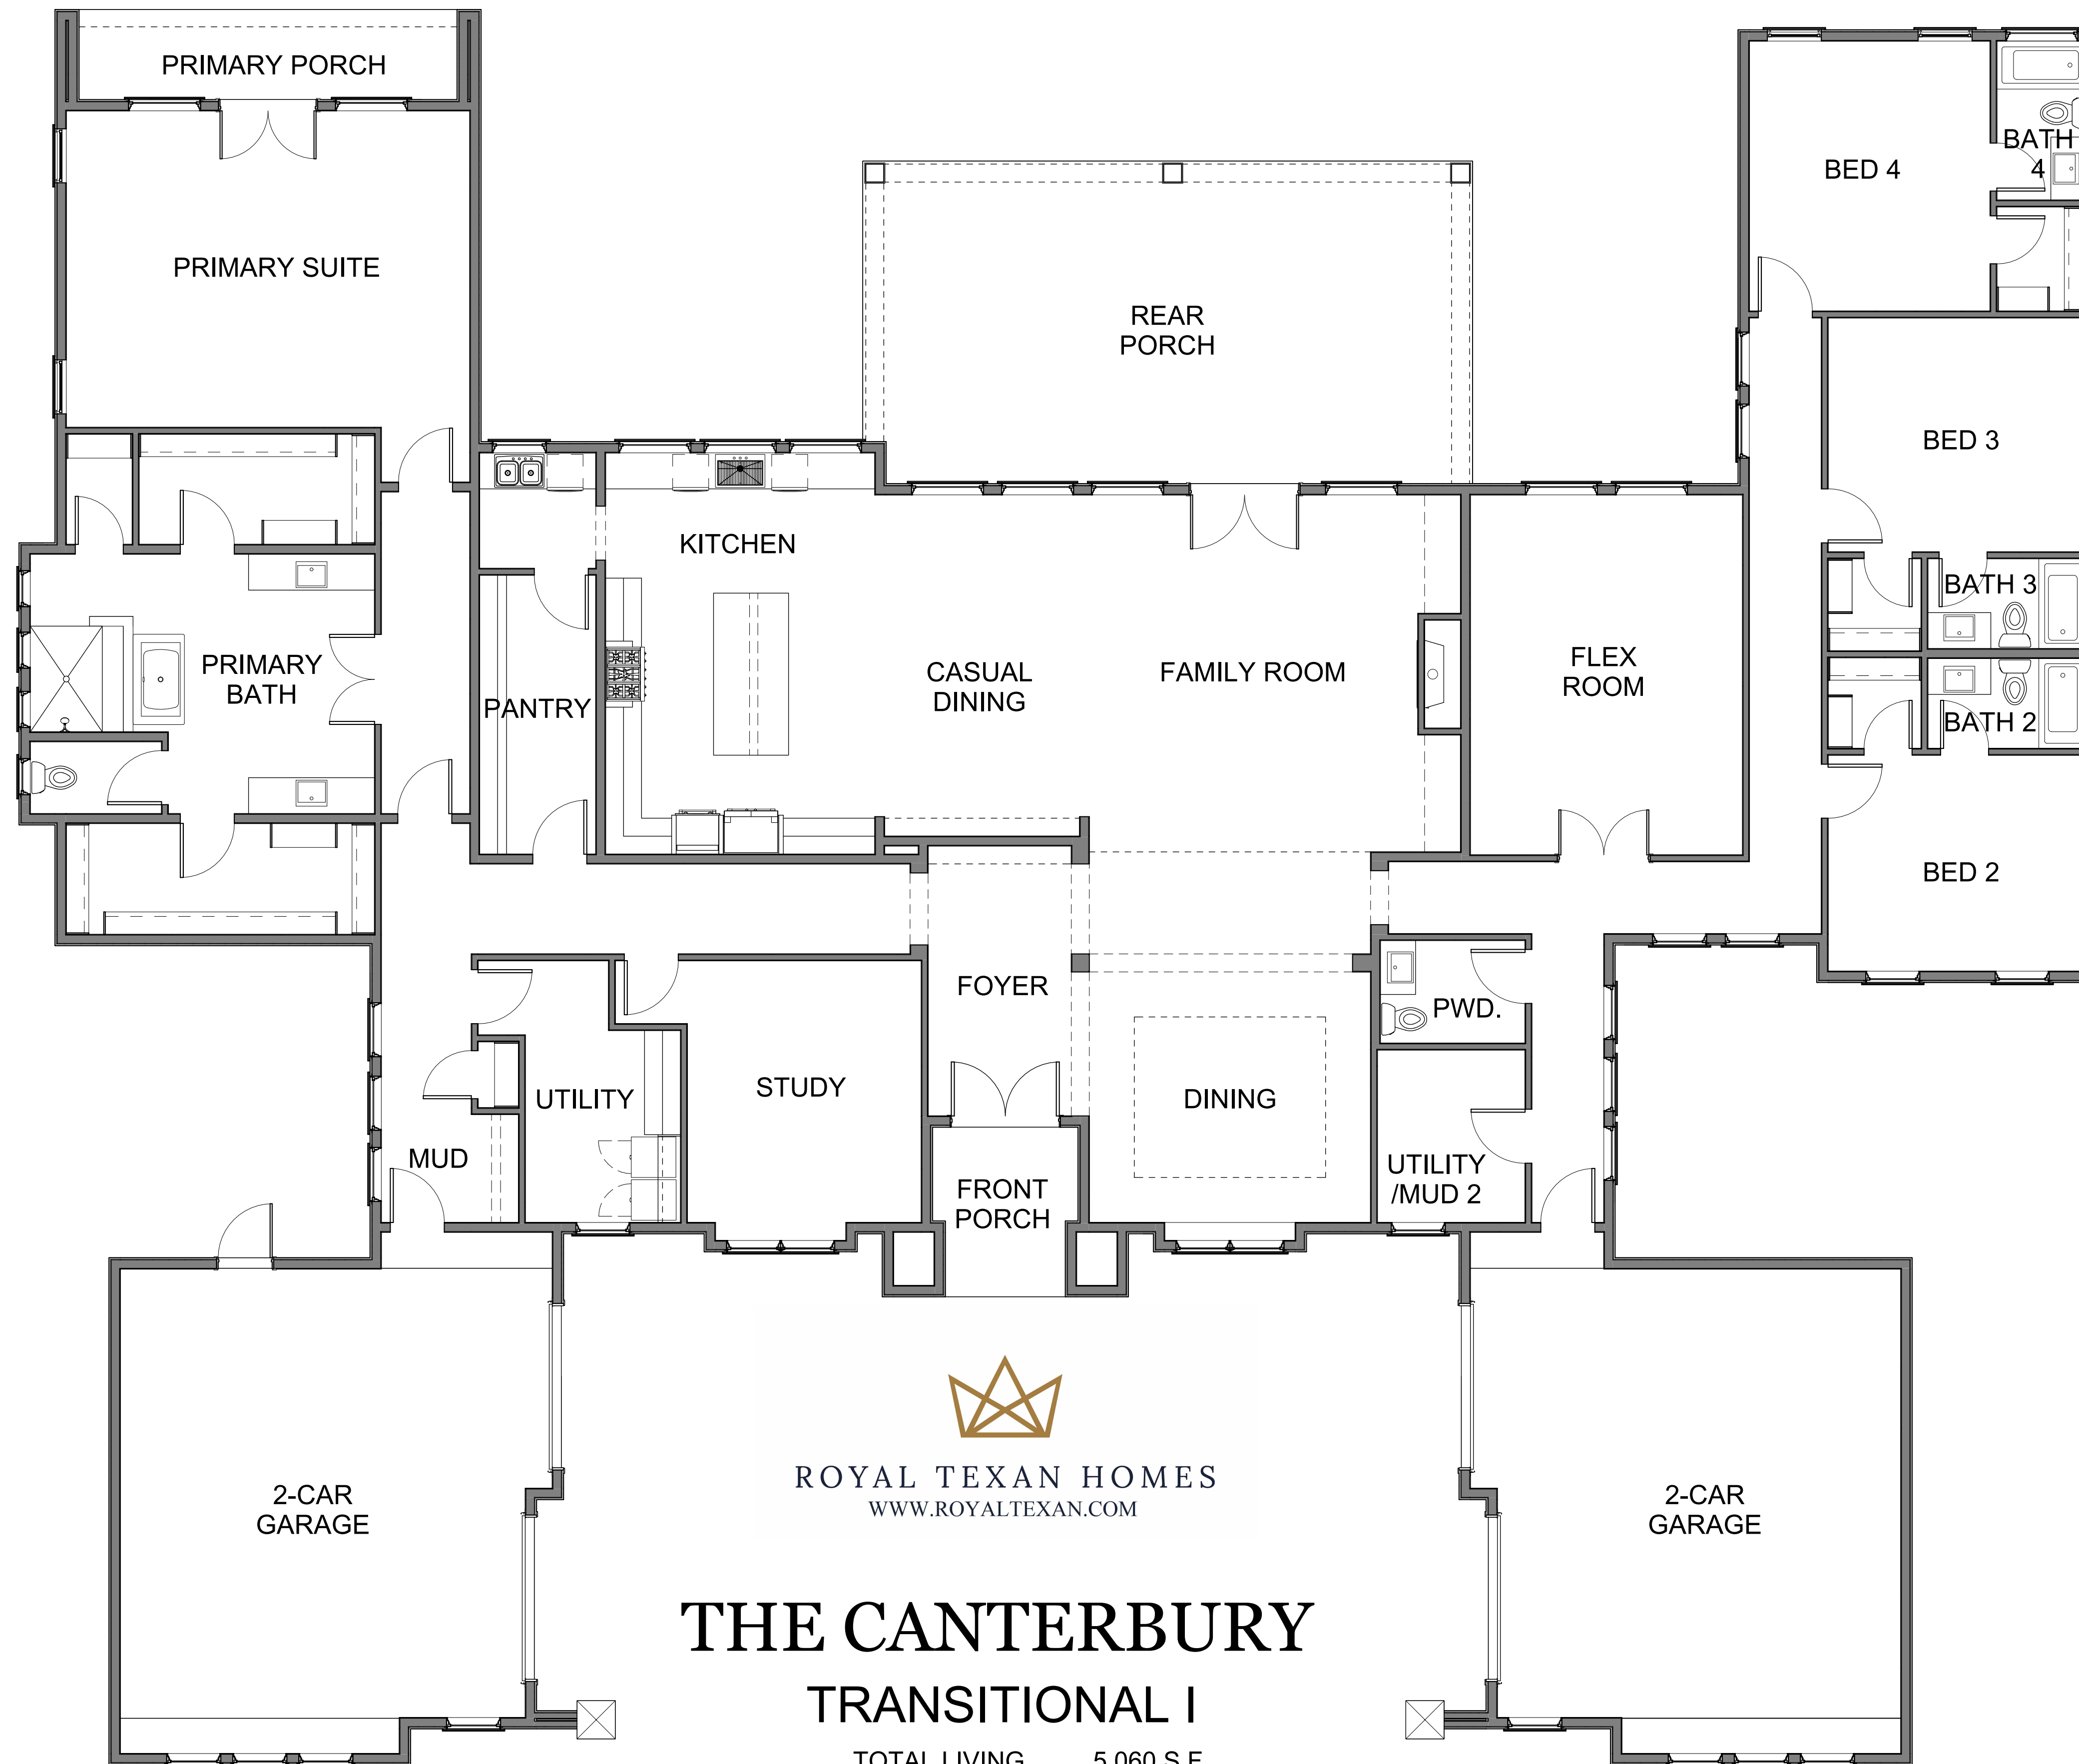

ROYAL TEXAN HOMES
 WWW.ROYALTEXAN.COM

THE CANTERBURY CONTEMPORARY

TOTAL LIVING 5,044 S.F.
 TOTAL NON-LIVING 2,124 S.F.

ROYAL TEXAN HOMES
 WWW.ROYALTEXAN.COM

THE CANTERBURY TRANSITIONAL I

TOTAL LIVING 5,060 S.F.
 TOTAL NON-LIVING 2,172 S.F.

ROYAL TEXAN HOMES
 WWW.ROYALTEXAN.COM

THE CANTERBURY TRANSITIONAL II

TOTAL LIVING 5,060 S.F.
 TOTAL NON-LIVING 2,163 S.F.