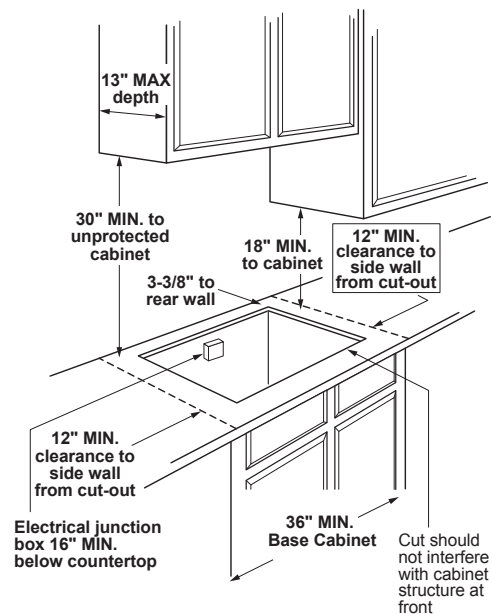

Electrical Rating: 120V, 60Hz, 5A

Installation With Single Wall Oven Information: 36" Gas cooktops are approved for use over select 30" Wall Ovens and Warming Drawers. Refer to cooktop and wall oven/warming drawer installation instructions packed with product for current dimensional data.

Installation Information: Before installing, consult installation instructions, packed with product, for current dimensional data.

Installation above a wall oven

Dimension and installation information are shown in inches.
*Allow 5-3/4" depth at rear for electrical and gas connections