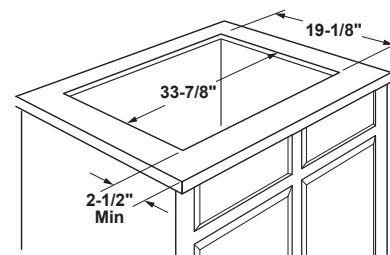

Café™ 36" Built-In Gas Cooktop

CGP70362NS1

CAFÉ

DISTINCT BY DESIGN™

WARRANTY

Parts warranty	Limited 1-year entire appliance
Labor warranty	Limited 1-year entire appliance
Warranty notes	See written warranty for full details

DIMENSIONS AND INSTALLATION

AGA Requirement: All gas cooktop models require 7/16" free area below cooktop height to combustible material. Requires 18" minimum from countertop to adjacent overhead cabinets.

Note: If installing with Telescopic Downdraft System, consult both cooktop and downdraft installation instructions packed with product before installing. Cooktop gas/electric supply may need to be re-routed to install downdraft.

Electrical Rating: 120V, 60Hz, 5A

Installation With Single Wall Oven Information: 36" Gas cooktops are approved for use over select 30" Wall Ovens and Warming Drawers. Refer to cooktop and wall oven/warming drawer installation instructions packed with product for current dimensional data.

Installation Information: Before installing, consult installation instructions, packed with product, for current dimensional data.