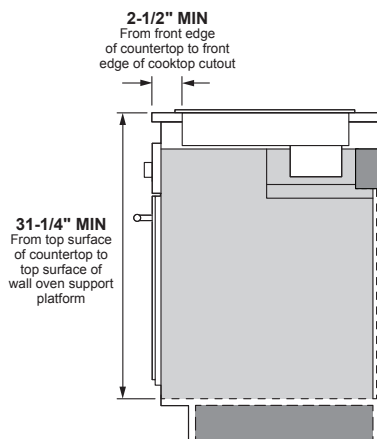

DIMENSIONS AND INSTALLATION

AGA Requirement: All gas cooktop models require 7/16" free area below cooktop height to combustible material. Requires 18" minimum from countertop to adjacent overhead cabinets.

Note: If installing with Telescopic Downdraft System, consult both cooktop and downdraft installation instructions packed with product before installing. Cooktop gas/electric supply may need to be re-routed to install downdraft.

Electrical Rating: 120V, 60Hz, 5A

Installation With Single Wall Oven Information: 36" Gas cooktops are approved for use over select 30" Wall Ovens and Warming Drawers. Refer to cooktop and wall oven/warming drawer installation instructions packed with product for current dimensional data.

Installation Information: Before installing, consult installation instructions, packed with product, for current dimensional data.

Installation above a wall oven

Dimension and installation information are shown in inches.
*Allow 5-3/4" depth at rear for electrical and gas connections