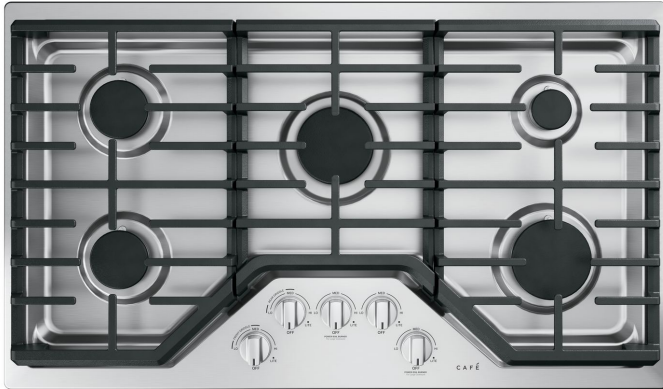

Café™ 36" Built-In Gas Cooktop

CGP70362NS1

CAFÉ

DISTINCT BY DESIGN™

FEATURES & BENEFITS

Versatile burner complements every cooking style - Sear, fry and sautee on a 18,000 BTU burner

Spend more time cooking and less time cleaning up - Keep your kitchen sparkling, even when there's a spill with sealed cooktop burners that contain messes for easy cleanup

Stylish knobs show when burners are on - Give your kitchen a little glimmer with white LED knob lighting

Extra-large griddle means more cooking with less cookware - Get the most from your cooktop and eliminate the need for extra cookware with an extra-large, integrated cooktop griddle

Let the dishwasher do the cleaning - Enjoy the party without worrying about clean up, thanks to dishwasher-safe grates and knobs

APPEARANCE

Color Appearance	Stainless Steel
Control Knobs	Dishwasher Safe, Stainless Steel Appearance, White LED Backlit
Cooktop Burner Grate Color	Matte Black
Installation	Over Single Wall Oven (except Single-Double), Above Warming Drawer

FEATURES

Cooktop Surface	Deep Stainless Steel
Cooktop Burner Type	5 Sealed
Control Location	Front Center
Control Type	Knob
Ignition System	Electronic
Burner - Left Front	9,500 BTU
Burner - Left Rear	9,500 BTU
Burner - Right Front	15,000 BTU
Burner - Right Rear	5,000 BTU
Burner - Center	18,000 BTU
Cooktop Burner Grate Features	Continuous Grates, Dishwasher Safe, Edge-to-Edge Grates, Self-Clean
Cooktop Burner Grate Material	Porcelain
Fuel Type	Natural Gas (factory set)
Valves (Degree of Turn)	270