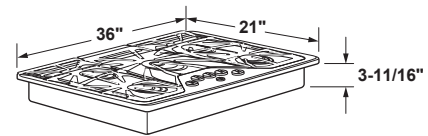

Café™ 36" Built-In Gas Cooktop

CGP70362NS1

CAFÉ

DISTINCT BY DESIGN™

WARRANTY

Parts warranty	Limited 1-year entire appliance
Labor warranty	Limited 1-year entire appliance
Warranty notes	See written warranty for full details

DIMENSIONS AND INSTALLATION

AGA Requirement: All gas cooktop models require 7/16" free area below cooktop height to combustible material. Requires 18" minimum from countertop to adjacent overhead cabinets.

Note: If installing with Telescopic Downdraft System, consult both cooktop and downdraft installation instructions packed with product before installing. Cooktop gas/electric supply may need to be re-routed to install downdraft.

Electrical Rating: 120V, 60Hz, 5A

Installation With Single Wall Oven Information: 36" Gas cooktops are approved for use over select 30" Wall Ovens and Warming Drawers. Refer to cooktop and wall oven/warming drawer installation instructions packed with product for current dimensional data.

Installation Information: Before installing, consult installation instructions, packed with product, for current dimensional data.