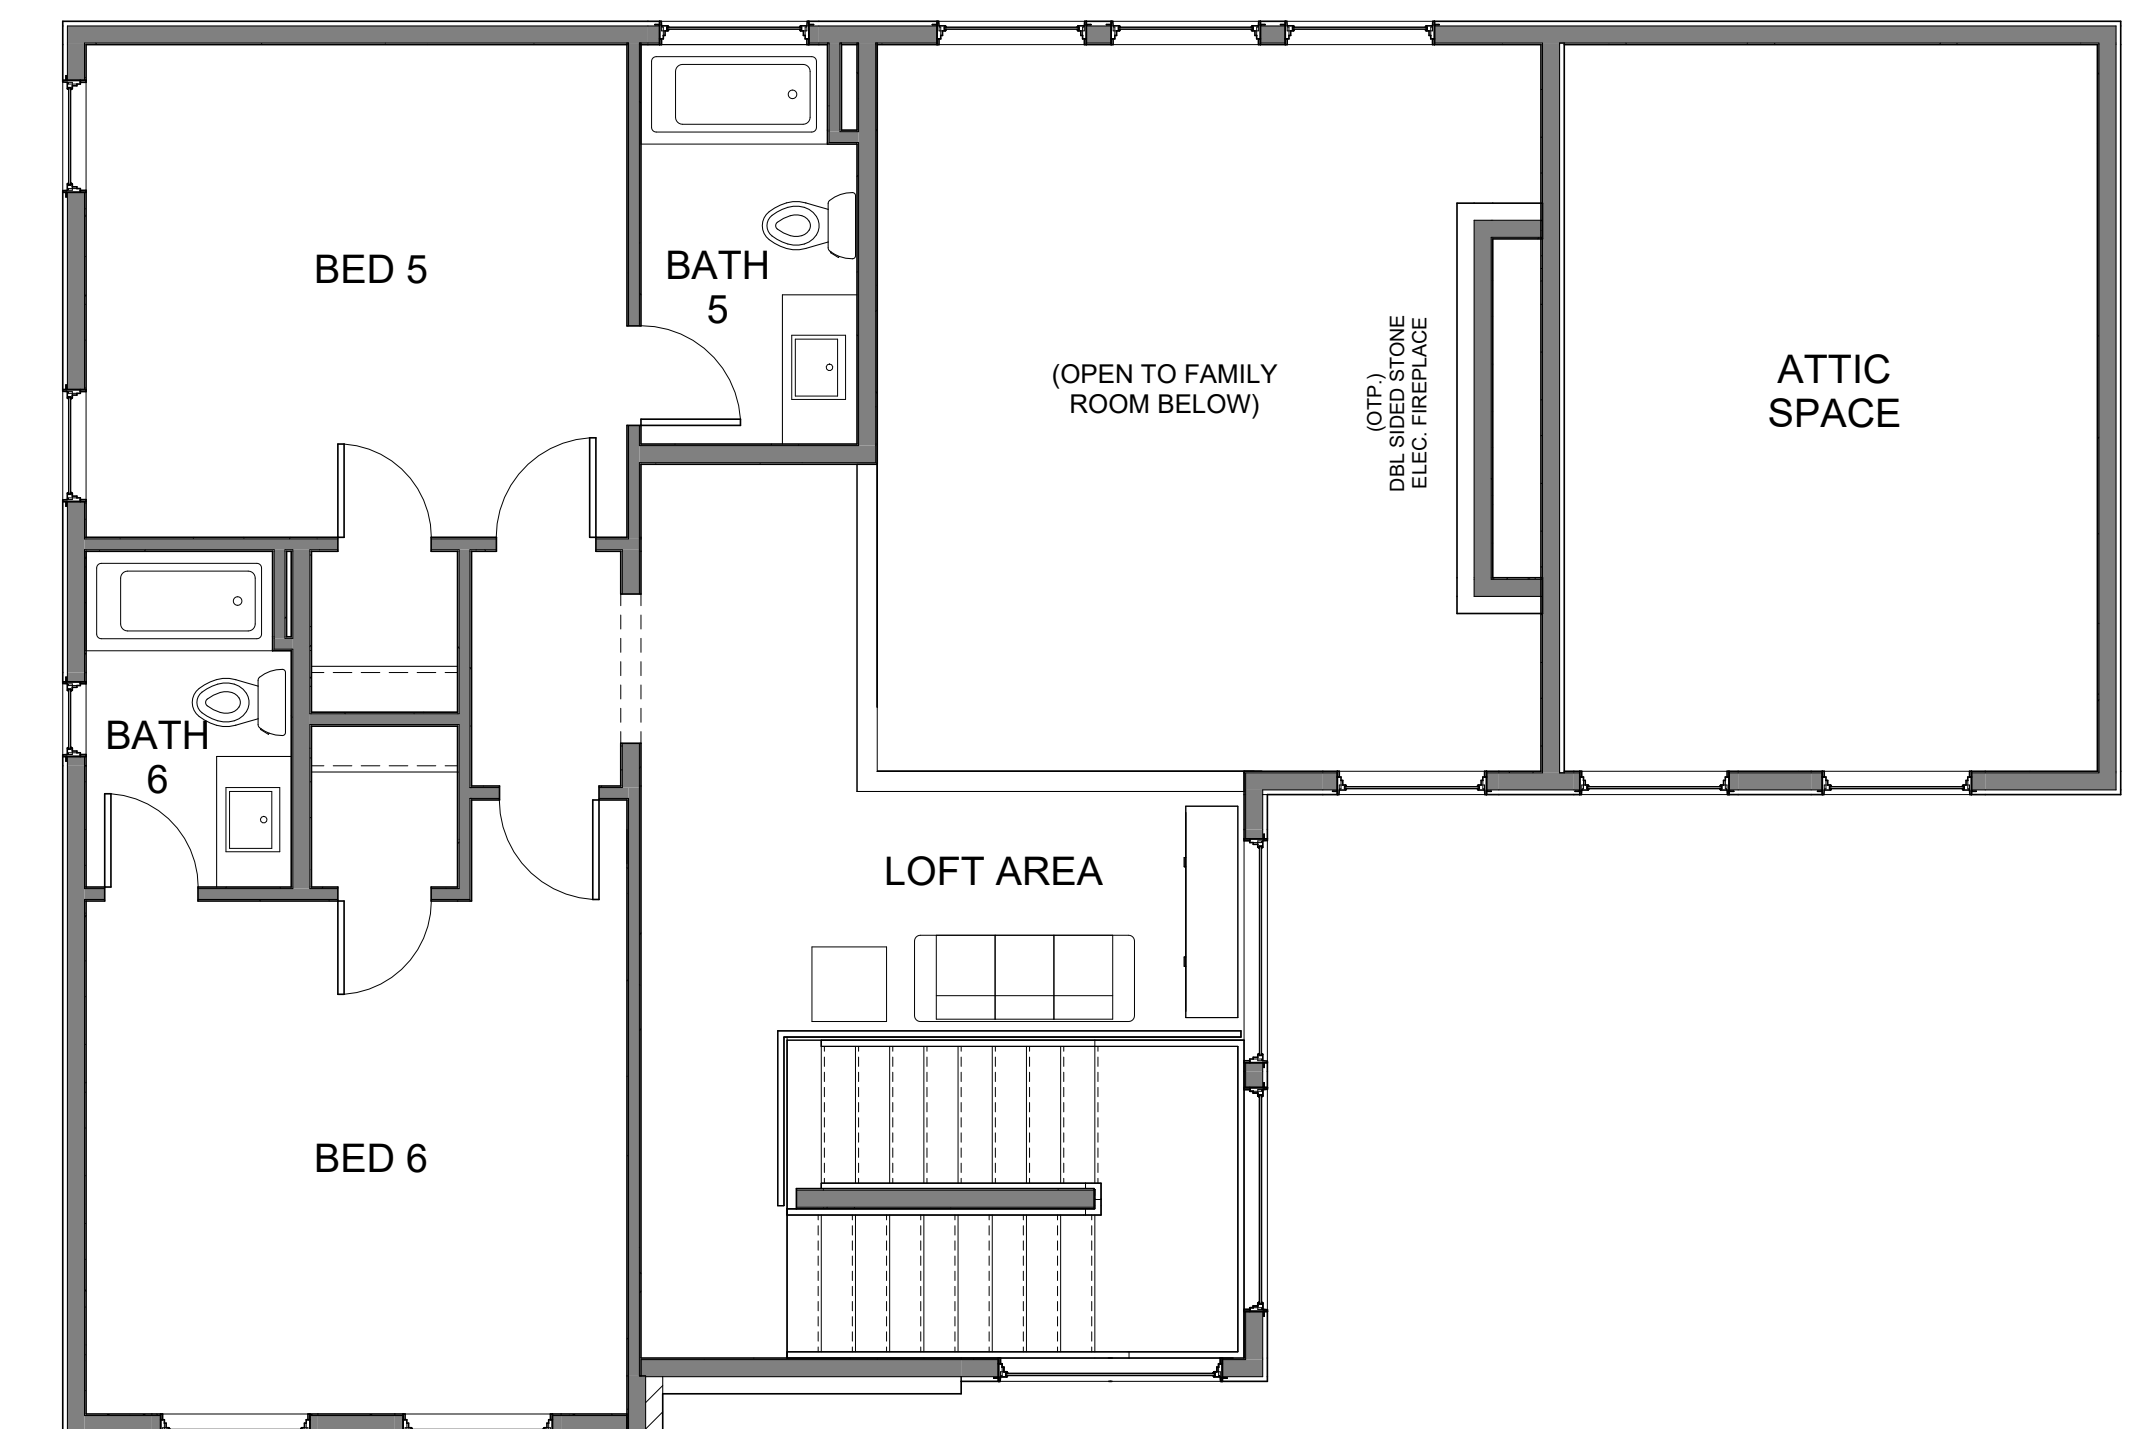

FIRST FLOOR

SECOND FLOOR

ROYAL TEXAN HOMES
 WWW.ROYALTEXAN.COM

THE BRISTOL

TOTAL LIVING 5,763 S.F.
 TOTAL NON-LIVING 1,658 S.F.