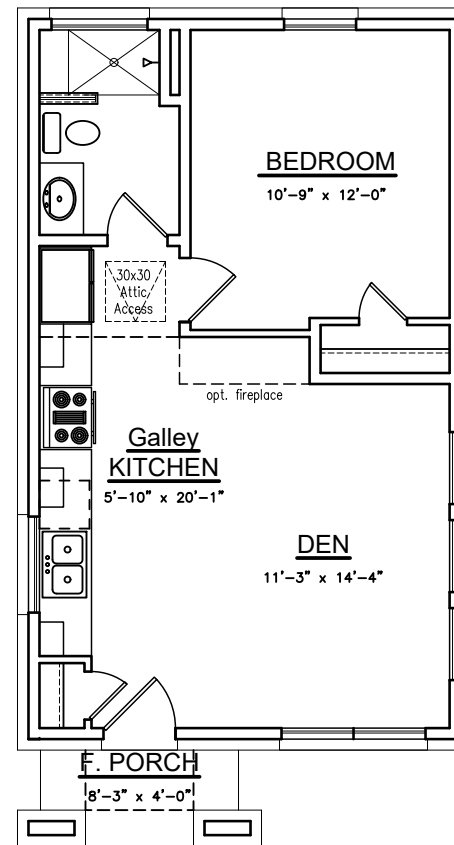

SQUARE FOOTAGES	
	SQ. FT.
1ST FLOOR	540
TOTAL LIVING	540

FRONT PORCH	36
REAR PORCH	---
TOTAL NON-LIVING	36
(overage non-living)	0

TOTAL FRAME	576
-------------	-----

TOTAL SLAB w/ brick ledge	663
------------------------------	-----

Width of Home	18'-11"
Depth of Home	34'-11"

MARLOW ENGLISH COUNTRY BASE

SQUARE FOOTAGES

	SQ. FT.
1ST FLOOR	540
TOTAL LIVING	540

FRONT PORCH	36
REAR PORCH	---
TOTAL NON-LIVING	36
(overage non-living)	0

TOTAL FRAME	576
-------------	-----

TOTAL SLAB w/ brick ledge	621
------------------------------	-----

Width of Home	18'-11"
Depth of Home	34'-11"

ROYAL
TEXAN
HOMES

Opt. #1 MARLOW ENGLISH COUNTRY w/
VAULTED CEILING

SQUARE FOOTAGES

	SQ. FT.
1ST FLOOR	540
2ND FLOOR	208
TOTAL LIVING	748