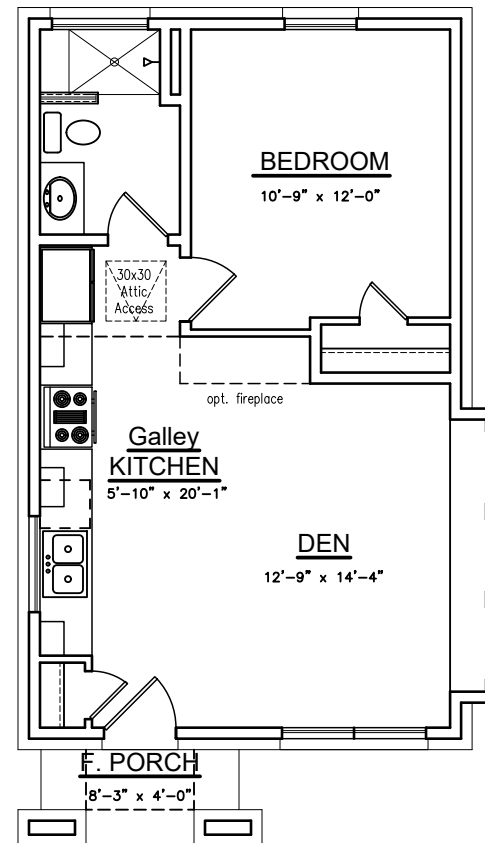

Opt. #2 MARLOW ENGLISH COUNTRY w/ VAULTED CEILING & LOFT

SQUARE FOOTAGES	
	SQ. FT.
1ST FLOOR	540
TOTAL LIVING	540

FRONT PORCH	36
REAR PORCH	72
TOTAL NON-LIVING	108
(overage non-living)	0

TOTAL FRAME	648
-------------	-----

TOTAL SLAB w/ brick ledge	693
------------------------------	-----

Width of Home	18'-11"
Depth of Home	38'-11"

Opt. #3 MARLOW ENGLISH COUNTRY w/ R. PORCH

SQUARE FOOTAGES	
	SQ. FT.
1ST FLOOR	558
TOTAL LIVING	558

FRONT PORCH	36
REAR PORCH	---
TOTAL NON-LIVING	36
(overage non-living)	0

TOTAL FRAME	594
-------------	-----

TOTAL SLAB w/ brick ledge	639
------------------------------	-----

Width of Home	19'-11"
Depth of Home	34'-11"

Opt. #4 MARLOW ENGLISH COUNTRY w/ DEN
POPOUT

SQUARE FOOTAGES	
	SQ. FT.
1ST FLOOR	595
TOTAL LIVING	595

FRONT PORCH	30
REAR PORCH	---
TOTAL NON-LIVING	30
(overage non-living)	0

TOTAL FRAME	595
-------------	-----