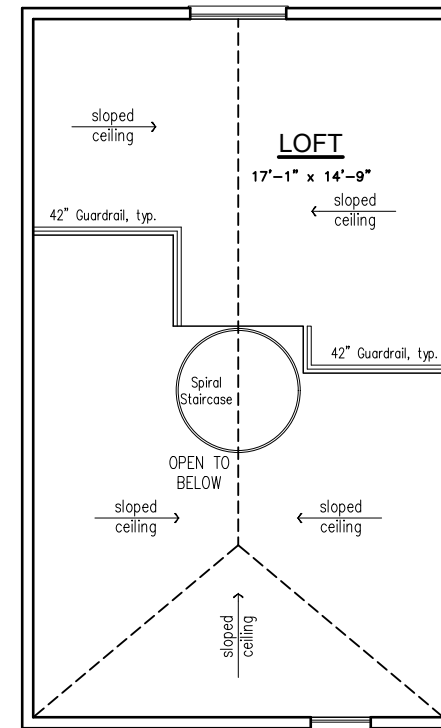

Width of Home	18'-11"
Depth of Home	34'-11"

MARLOW ENGLISH COUNTRY BASE

SQUARE FOOTAGES

	SQ. FT.
1ST FLOOR	540
TOTAL LIVING	540

FRONT PORCH	36
REAR PORCH	---
TOTAL NON-LIVING	36
(overage non-living)	0

TOTAL FRAME	576
-------------	-----

TOTAL SLAB w/ brick ledge	621
------------------------------	-----

Width of Home	18'-11"
Depth of Home	34'-11"

ROYAL
TEXAN
HOMES

Opt. #1 MARLOW ENGLISH COUNTRY w/
VAULTED CEILING

SQUARE FOOTAGES

	SQ. FT.
1ST FLOOR	540
2ND FLOOR	208
TOTAL LIVING	748

FRONT PORCH	36
REAR PORCH	---
TOTAL NON-LIVING (overage non-living)	36 0

TOTAL FRAME	784
-------------	-----

TOTAL SLAB w/ brick ledge	829
------------------------------	-----

Width of Home	18'-11"
Depth of Home	34'-11"

TOTAL SLAB w/ brick ledge	693
------------------------------	-----

Width of Home	18'-11"
Depth of Home	38'-11"

Opt. #3 MARLOW ENGLISH COUNTRY w/ R. PORCH

SQUARE FOOTAGES	
	SQ. FT.
1ST FLOOR	558
TOTAL LIVING	558