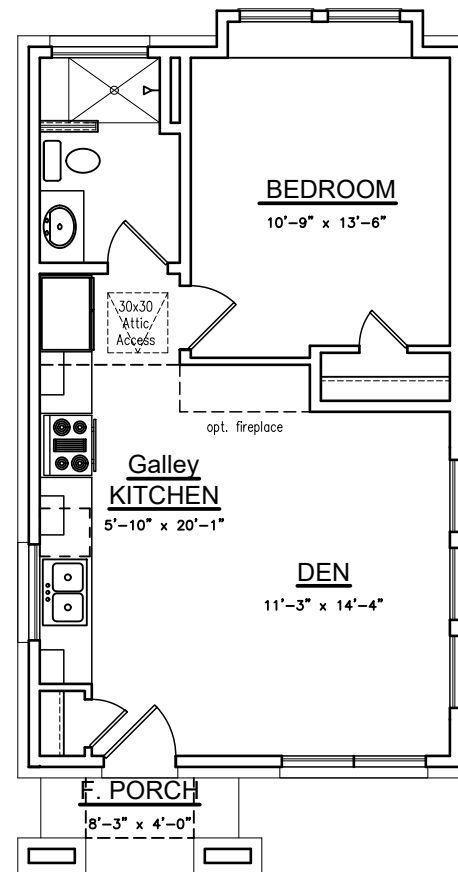

Width of Home	18'-11"
Depth of Home	34'-11"

MARLOW ENGLISH COUNTRY BASE

SQUARE FOOTAGES

	SQ. FT.
1ST FLOOR	540
TOTAL LIVING	540

FRONT PORCH	36
REAR PORCH	---
TOTAL NON-LIVING	36
(overage non-living)	0

TOTAL FRAME	576
-------------	-----

TOTAL SLAB w/ brick ledge	693
------------------------------	-----

Width of Home	18'-11"
Depth of Home	38'-11"

Opt. #3 MARLOW ENGLISH COUNTRY w/ R. PORCH

SQUARE FOOTAGES	
	SQ. FT.
1ST FLOOR	558
TOTAL LIVING	558

Opt. #4 MARLOW ENGLISH COUNTRY w/ DEN
POPOUT

SQUARE FOOTAGES	
	SQ. FT.
1ST FLOOR	595
TOTAL LIVING	595

FRONT PORCH	30
REAR PORCH	---
TOTAL NON-LIVING	30
(overage non-living)	0

TOTAL FRAME	595
-------------	-----

TOTAL SLAB w/ brick ledge	644
------------------------------	-----

Width of Home	18'-11"
Depth of Home	35'-11"

ROYAL
TEXAN
HOMES

Opt. #5 MARLOW ENGLISH COUNTRY w/ BEDROOM
POPOUT