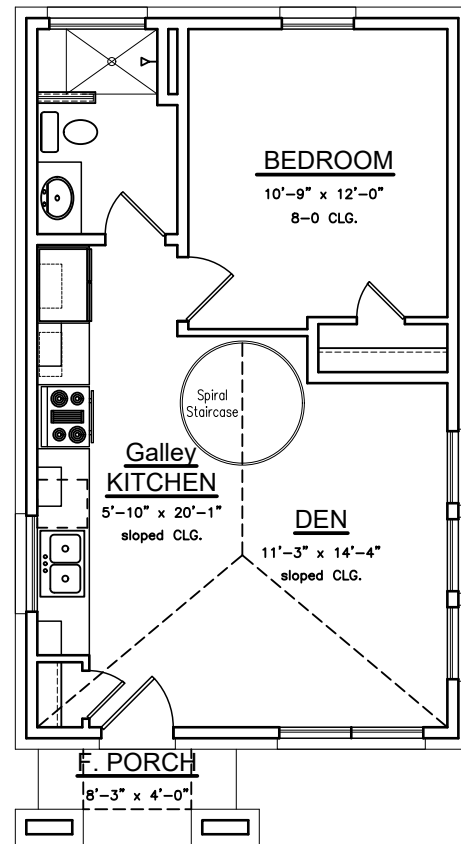

Width of Home	18'-11"
Depth of Home	34'-11"

MARLOW ENGLISH COUNTRY BASE

SQUARE FOOTAGES

	SQ. FT.
1ST FLOOR	540
TOTAL LIVING	540

FRONT PORCH	36
REAR PORCH	---
TOTAL NON-LIVING	36
(overage non-living)	0

TOTAL FRAME	576
-------------	-----

TOTAL SLAB w/ brick ledge	621
------------------------------	-----

Width of Home	18'-11"
Depth of Home	34'-11"

ROYAL
TEXAN
HOMES

Opt. #1 MARLOW ENGLISH COUNTRY w/
VAULTED CEILING

SQUARE FOOTAGES

	SQ. FT.
1ST FLOOR	540
2ND FLOOR	208
TOTAL LIVING	748

FRONT PORCH	36
REAR PORCH	---
TOTAL NON-LIVING (overage non-living)	36 0

TOTAL FRAME	784
-------------	-----

TOTAL SLAB w/ brick ledge	829
------------------------------	-----

Width of Home	18'-11"
Depth of Home	34'-11"

Opt. #2 MARLOW ENGLISH COUNTRY w/ VAULTED CEILING & LOFT

SQUARE FOOTAGES	
	SQ. FT.
1ST FLOOR	540
TOTAL LIVING	540

FRONT PORCH	36
REAR PORCH	72
TOTAL NON-LIVING	108
(overage non-living)	0

TOTAL FRAME	648
-------------	-----