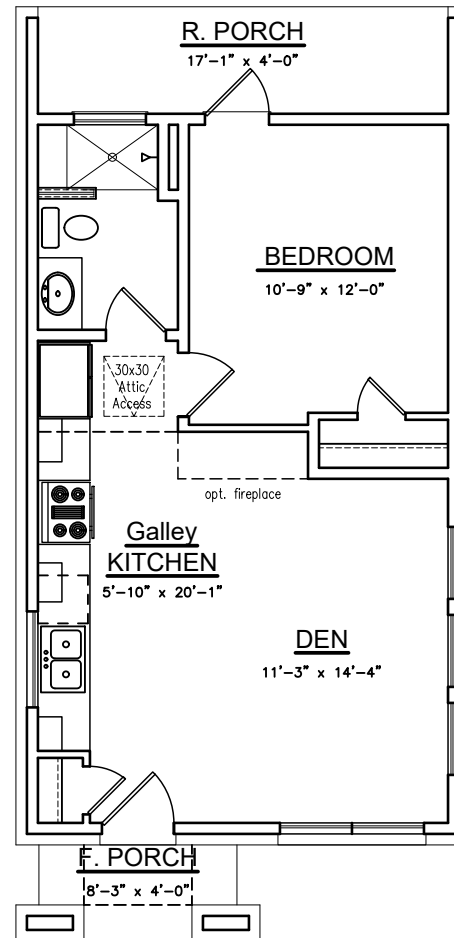

Width of Home	18'-11"
Depth of Home	34'-11"

MARLOW ENGLISH COUNTRY BASE

SQUARE FOOTAGES

	SQ. FT.
1ST FLOOR	540
TOTAL LIVING	540

FRONT PORCH	36
REAR PORCH	---
TOTAL NON-LIVING	36
(overage non-living)	0

TOTAL FRAME	576
-------------	-----

FRONT PORCH	36
REAR PORCH	---
TOTAL NON-LIVING (overage non-living)	36 0

TOTAL FRAME	784
-------------	-----

TOTAL SLAB w/ brick ledge	829
------------------------------	-----

Width of Home	18'-11"
Depth of Home	34'-11"

Opt. #2 MARLOW ENGLISH COUNTRY w/ VAULTED CEILING & LOFT

SQUARE FOOTAGES	
	SQ. FT.
1ST FLOOR	540
TOTAL LIVING	540

FRONT PORCH	36
REAR PORCH	72
TOTAL NON-LIVING	108
(overage non-living)	0

TOTAL FRAME	648
-------------	-----

TOTAL SLAB w/ brick ledge	693
------------------------------	-----

Width of Home	18'-11"
Depth of Home	38'-11"

Opt. #3 MARLOW ENGLISH COUNTRY w/ R. PORCH

SQUARE FOOTAGES	
	SQ. FT.
1ST FLOOR	558
TOTAL LIVING	558