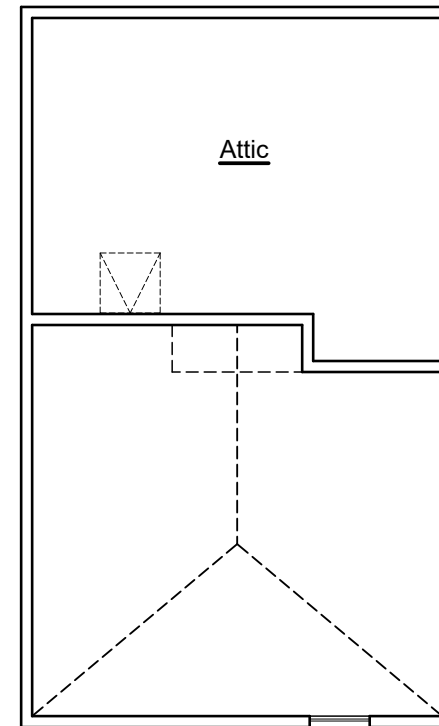

SQUARE FOOTAGES	
	SQ. FT.
1ST FLOOR	540
TOTAL LIVING	540

FRONT PORCH	36
REAR PORCH	---
TOTAL NON-LIVING	36
(overage non-living)	0

TOTAL FRAME	576
-------------	-----

TOTAL SLAB w/ brick ledge	663
------------------------------	-----

Width of Home	18'-11"
Depth of Home	34'-11"

MARLOW ENGLISH COUNTRY BASE

SQUARE FOOTAGES

	SQ. FT.
1ST FLOOR	540
TOTAL LIVING	540

FRONT PORCH	36
REAR PORCH	---
TOTAL NON-LIVING	36
(overage non-living)	0

TOTAL FRAME	576
-------------	-----

TOTAL SLAB w/ brick ledge	621
------------------------------	-----

Width of Home	18'-11"
Depth of Home	34'-11"

ROYAL
TEXAN
HOMES

Opt. #1 MARLOW ENGLISH COUNTRY w/
VAULTED CEILING

SQUARE FOOTAGES

	SQ. FT.
1ST FLOOR	540
2ND FLOOR	208
TOTAL LIVING	748