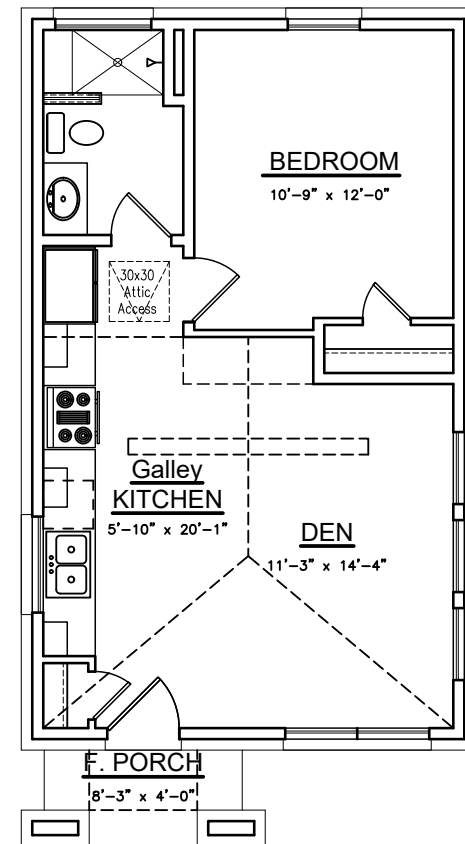

SQUARE FOOTAGES	
	SQ. FT.
1ST FLOOR	540
TOTAL LIVING	540

FRONT PORCH	36
REAR PORCH	---
TOTAL NON-LIVING	36
(overage non-living)	0

TOTAL FRAME	576
-------------	-----

TOTAL SLAB w/ brick ledge	663
------------------------------	-----

Width of Home	18'-11"
Depth of Home	34'-11"

MARLOW ENGLISH COUNTRY BASE

SQUARE FOOTAGES

	SQ. FT.
1ST FLOOR	540
TOTAL LIVING	540

FRONT PORCH	36
REAR PORCH	---
TOTAL NON-LIVING	36
(overage non-living)	0

TOTAL FRAME	576
-------------	-----

TOTAL SLAB w/ brick ledge	621
------------------------------	-----

Width of Home	18'-11"
Depth of Home	34'-11"

ROYAL
TEXAN
HOMES

Opt. #1 MARLOW ENGLISH COUNTRY w/
VAULTED CEILING

SQUARE FOOTAGES

	SQ. FT.
1ST FLOOR	540
2ND FLOOR	208
TOTAL LIVING	748