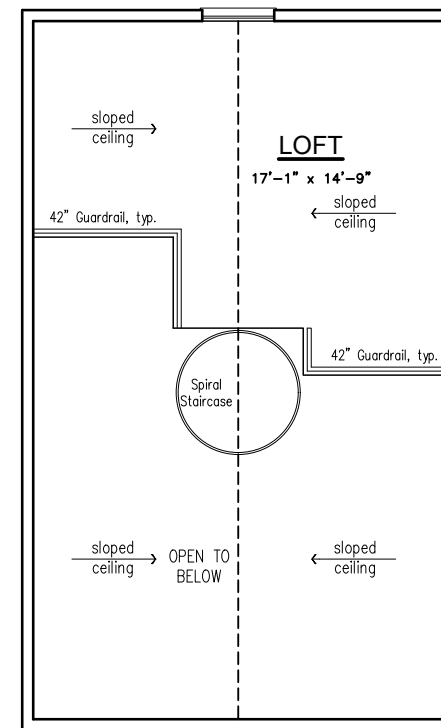

Width of Home	18'-0"
Depth of Home	34'-0"

MARLOW CRAFTSMAN BASE

SQUARE FOOTAGES	
	SQ. FT.
1ST FLOOR	540
TOTAL LIVING	540

FRONT PORCH	72
REAR PORCH	---
TOTAL NON-LIVING	72
(overage non-living)	0
TOTAL FRAME	612

FRONT PORCH	72
REAR PORCH	---
TOTAL NON-LIVING (overage non-living)	72 0

TOTAL FRAME	820
-------------	-----

TOTAL SLAB w/ brick ledge	---
------------------------------	-----

Width of Home	18'-0"
Depth of Home	34'-0"

**ROYAL
TEXAN
HOMES**

Opt. #2 MARLOW CRAFTSMAN w/ VAULTED CEILING & LOFT

SQUARE FOOTAGES	
	SQ. FT.
1ST FLOOR	540
TOTAL LIVING	540

FRONT PORCH	72
REAR PORCH	72
TOTAL NON-LIVING	144
(overage non-living)	9

TOTAL FRAME	684
-------------	-----

TOTAL SLAB w/ brick ledge	---
------------------------------	-----

Width of Home	18'-0"
Depth of Home	34'-0"

Opt. #3 MARLOW CRAFTSMAN w/ R. PORCH

SQUARE FOOTAGES	
	SQ. FT.
1ST FLOOR	558
TOTAL LIVING	558

FRONT PORCH	72
REAR PORCH	---
TOTAL NON-LIVING	72
(overage non-living)	0