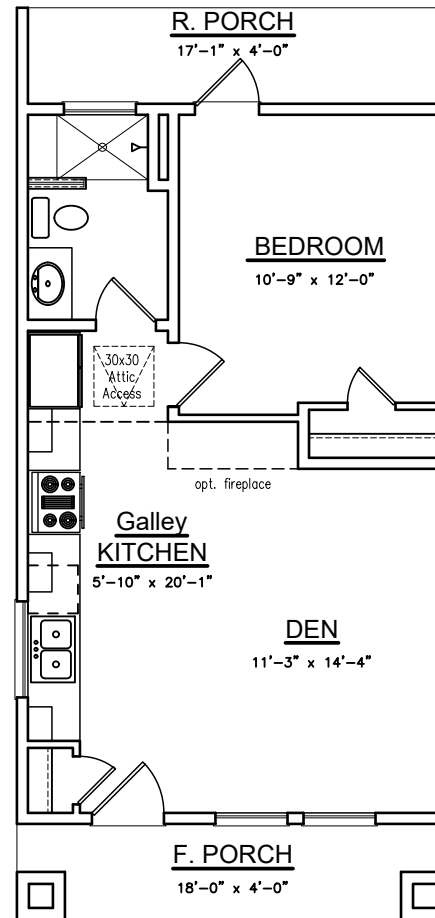

Width of Home	18'-0"
Depth of Home	34'-0"

MARLOW CRAFTSMAN BASE

SQUARE FOOTAGES	
	SQ. FT.
1ST FLOOR	540
TOTAL LIVING	540

FRONT PORCH	72
REAR PORCH	---
TOTAL NON-LIVING	72
(overage non-living)	0
TOTAL FRAME	612

**ROYAL
TEXAN
HOMES**

Opt. #2 MARLOW CRAFTSMAN w/ VAULTED CEILING & LOFT

SQUARE FOOTAGES	
	SQ. FT.
1ST FLOOR	540
TOTAL LIVING	540

FRONT PORCH	72
REAR PORCH	72
TOTAL NON-LIVING	144
(overage non-living)	9

TOTAL FRAME	684
-------------	-----

TOTAL SLAB w/ brick ledge	---
------------------------------	-----

Width of Home	18'-0"
Depth of Home	34'-0"

Opt. #3 MARLOW CRAFTSMAN w/ R. PORCH

SQUARE FOOTAGES	
	SQ. FT.
1ST FLOOR	558
TOTAL LIVING	558

FRONT PORCH	72
REAR PORCH	---
TOTAL NON-LIVING	72
(overage non-living)	0

TOTAL FRAME	630
-------------	-----

TOTAL SLAB w/ brick ledge	---
------------------------------	-----

Width of Home	19'-6"
Depth of Home	34'-0"

Opt. #4 MARLOW CRAFTSMAN w/ DEN POPOUT

SQUARE FOOTAGES	
	SQ. FT.
1ST FLOOR	553
TOTAL LIVING	553