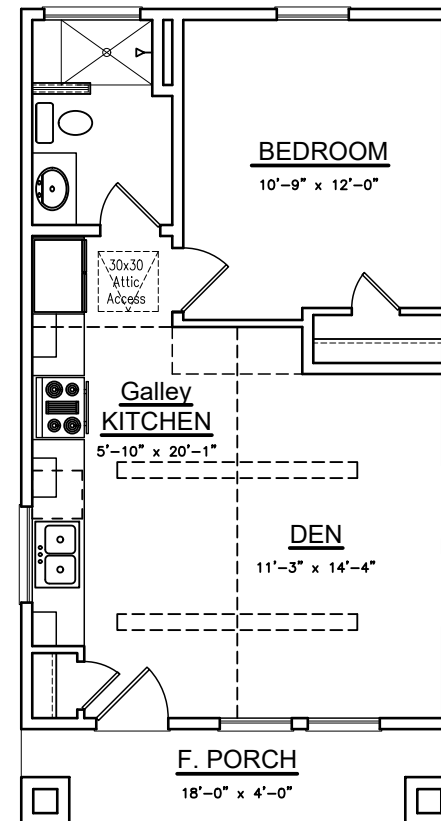

SQUARE FOOTAGES	
	SQ. FT.
1ST FLOOR	540
TOTAL LIVING	540

FRONT PORCH	72
REAR PORCH	---
TOTAL NON-LIVING	72
(overage non-living)	0

TOTAL FRAME	612
-------------	-----

TOTAL SLAB w/ brick ledge	---
------------------------------	-----

Width of Home	18'-0"
Depth of Home	34'-0"

MARLOW CRAFTSMAN BASE

SQUARE FOOTAGES	
	SQ. FT.
1ST FLOOR	540
TOTAL LIVING	540

FRONT PORCH	72
REAR PORCH	---
TOTAL NON-LIVING	72
(overage non-living)	0
TOTAL FRAME	612

TOTAL SLAB w/ brick ledge	---
------------------------------	-----

Width of Home	18'-0"
Depth of Home	34'-0"

ROYAL
TEXAN
HOMES

Opt. #1 MARLOW CRAFTSMAN w/ VAULTED CEILING

SQUARE FOOTAGES

	SQ. FT.
1ST FLOOR	540
2ND FLOOR	208
TOTAL LIVING	748