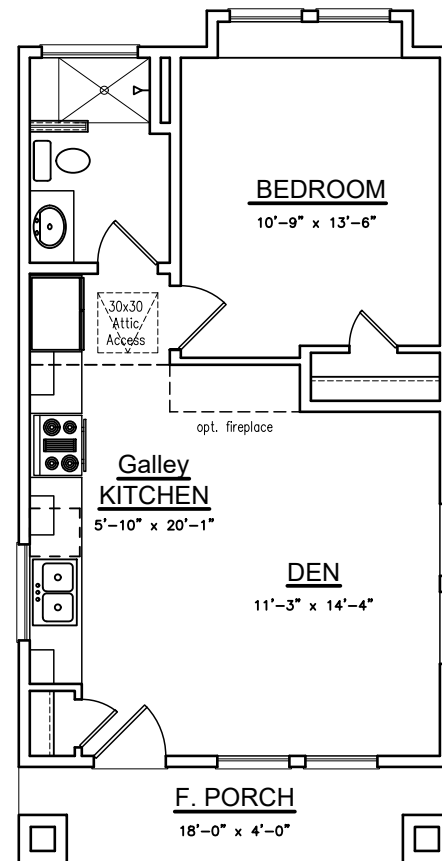

Width of Home	18'-0"
Depth of Home	34'-0"

MARLOW CRAFTSMAN BASE

SQUARE FOOTAGES	
	SQ. FT.
1ST FLOOR	540
TOTAL LIVING	540

FRONT PORCH	72
REAR PORCH	---
TOTAL NON-LIVING	72
(overage non-living)	0
TOTAL FRAME	612

TOTAL FRAME	630
-------------	-----

TOTAL SLAB w/ brick ledge	---
------------------------------	-----

Width of Home	19'-6"
Depth of Home	34'-0"

Opt. #4 MARLOW CRAFTSMAN w/ DEN POPOUT

SQUARE FOOTAGES	
	SQ. FT.
1ST FLOOR	553
TOTAL LIVING	553

FRONT PORCH	72
REAR PORCH	---
TOTAL NON-LIVING	72
(overage non-living)	0

TOTAL FRAME	625
-------------	-----

TOTAL SLAB w/ brick ledge	---
------------------------------	-----

Width of Home	18'-0"
Depth of Home	35'-6"

ROYAL
TEXAN
HOMES

Opt. #5 MARLOW CRAFTSMAN w/ BEDROOM
POPOUT