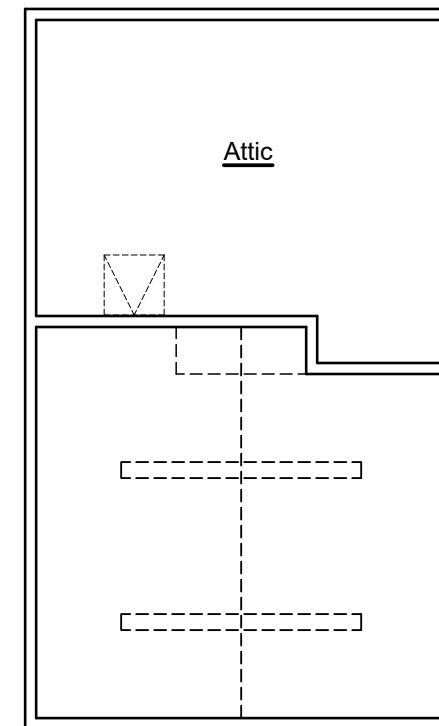

Width of Home	18'-0"
Depth of Home	34'-0"

MARLOW CRAFTSMAN BASE

SQUARE FOOTAGES	
	SQ. FT.
1ST FLOOR	540
TOTAL LIVING	540

FRONT PORCH	72
REAR PORCH	---
TOTAL NON-LIVING	72
(overage non-living)	0
TOTAL FRAME	612

TOTAL SLAB w/ brick ledge	---
------------------------------	-----

Width of Home	18'-0"
Depth of Home	34'-0"

ROYAL
TEXAN
HOMES

Opt. #1 MARLOW CRAFTSMAN w/ VAULTED CEILING

SQUARE FOOTAGES

	SQ. FT.
1ST FLOOR	540
2ND FLOOR	208
TOTAL LIVING	748