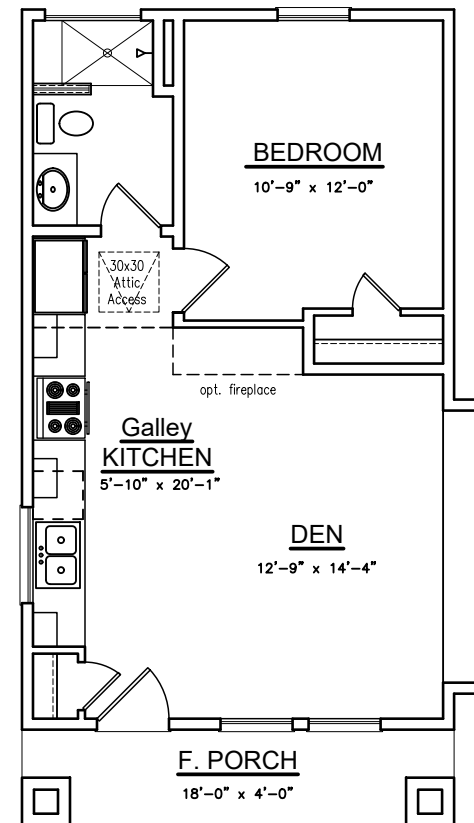

Width of Home	18'-0"
Depth of Home	34'-0"

MARLOW CRAFTSMAN BASE

SQUARE FOOTAGES	
	SQ. FT.
1ST FLOOR	540
TOTAL LIVING	540

FRONT PORCH	72
REAR PORCH	---
TOTAL NON-LIVING	72
(overage non-living)	0
TOTAL FRAME	612

**ROYAL
TEXAN
HOMES**

Opt. #2 MARLOW CRAFTSMAN w/ VAULTED CEILING & LOFT

SQUARE FOOTAGES	
	SQ. FT.
1ST FLOOR	540
TOTAL LIVING	540

FRONT PORCH	72
REAR PORCH	72
TOTAL NON-LIVING	144
(overage non-living)	9

TOTAL FRAME	684
-------------	-----

TOTAL SLAB w/ brick ledge	---
------------------------------	-----

Width of Home	18'-0"
Depth of Home	34'-0"

Opt. #3 MARLOW CRAFTSMAN w/ R. PORCH

SQUARE FOOTAGES	
	SQ. FT.
1ST FLOOR	558
TOTAL LIVING	558

FRONT PORCH	72
REAR PORCH	---
TOTAL NON-LIVING	72
(overage non-living)	0

TOTAL FRAME	630
-------------	-----

TOTAL SLAB w/ brick ledge	---
------------------------------	-----

Width of Home	19'-6"
Depth of Home	34'-0"

Opt. #4 MARLOW CRAFTSMAN w/ DEN POPOUT

SQUARE FOOTAGES	
	SQ. FT.
1ST FLOOR	553
TOTAL LIVING	553