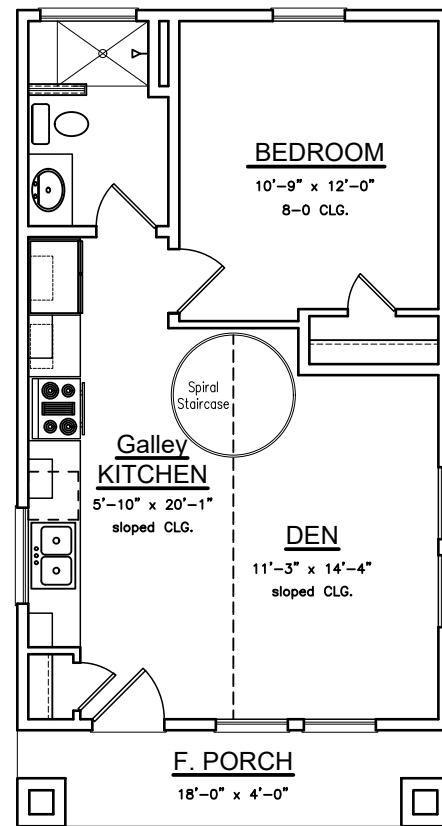

Width of Home	18'-0"
Depth of Home	34'-0"

MARLOW CRAFTSMAN BASE

SQUARE FOOTAGES	
	SQ. FT.
1ST FLOOR	540
TOTAL LIVING	540

FRONT PORCH	72
REAR PORCH	---
TOTAL NON-LIVING	72
(overage non-living)	0
TOTAL FRAME	612

TOTAL SLAB w/ brick ledge	---
------------------------------	-----

Width of Home	18'-0"
Depth of Home	34'-0"

ROYAL
TEXAN
HOMES

Opt. #1 MARLOW CRAFTSMAN w/ VAULTED CEILING

SQUARE FOOTAGES

	SQ. FT.
1ST FLOOR	540
2ND FLOOR	208
TOTAL LIVING	748

FRONT PORCH	72
REAR PORCH	---
TOTAL NON-LIVING (overage non-living)	72 0

TOTAL FRAME	820
-------------	-----

TOTAL SLAB w/ brick ledge	---
------------------------------	-----

Width of Home	18'-0"
Depth of Home	34'-0"

**ROYAL
TEXAN
HOMES**

Opt. #2 MARLOW CRAFTSMAN w/ VAULTED CEILING & LOFT

SQUARE FOOTAGES	
	SQ. FT.
1ST FLOOR	540
TOTAL LIVING	540

FRONT PORCH	72
REAR PORCH	72
TOTAL NON-LIVING	144
(overage non-living)	9

TOTAL FRAME	684
-------------	-----