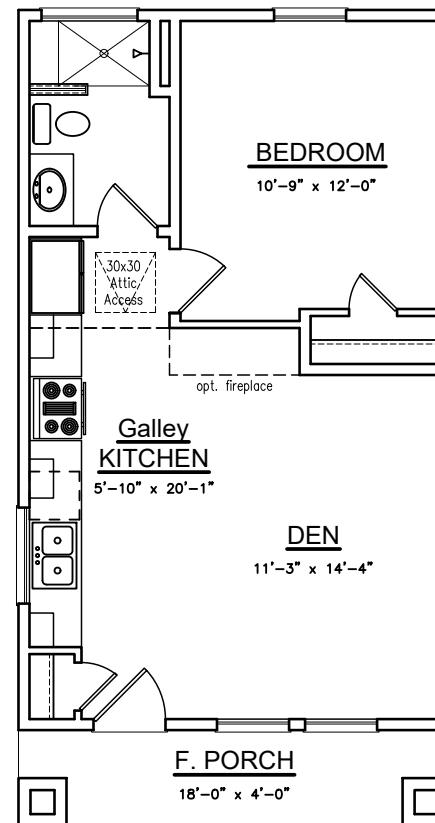

SQUARE FOOTAGES	
	SQ. FT.
1ST FLOOR	540
TOTAL LIVING	540

FRONT PORCH	72
REAR PORCH	---
TOTAL NON-LIVING	72
(overage non-living)	0

TOTAL FRAME	612
-------------	-----

TOTAL SLAB w/ brick ledge	---
------------------------------	-----

Width of Home	18'-0"
Depth of Home	34'-0"

MARLOW CRAFTSMAN BASE

SQUARE FOOTAGES	
	SQ. FT.
1ST FLOOR	540
TOTAL LIVING	540

FRONT PORCH	72
REAR PORCH	---
TOTAL NON-LIVING	72
(overage non-living)	0
TOTAL FRAME	612

TOTAL SLAB w/ brick ledge	---
------------------------------	-----

Width of Home	18'-0"
Depth of Home	34'-0"

ROYAL
TEXAN
HOMES

Opt. #1 MARLOW CRAFTSMAN w/ VAULTED CEILING

SQUARE FOOTAGES

	SQ. FT.
1ST FLOOR	540
2ND FLOOR	208
TOTAL LIVING	748